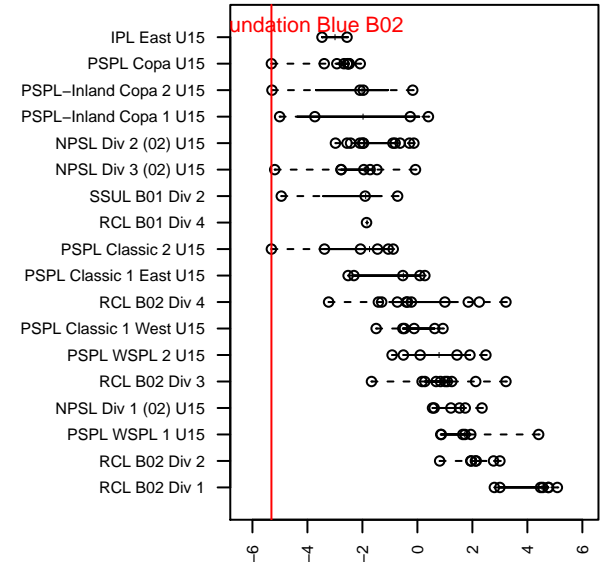

# NPSA Foundation Blue B02

Nowland Premier SA  
Bellevue, WA  
B02 total strength=760  
attack=1.59 defense=0.48  
fall league = PSPL Copa U15

alt names used:  
NPSA Foundation B02 Blue

Venues played:  
2016 PSPL Copa U15

**attack and defense variance (black dot)  
relative to other teams  
and top 10 in region**

**attack and defense rating  
relative to others at age  
and all opponents in last 13 months**

**Performance relative to 13 month average**